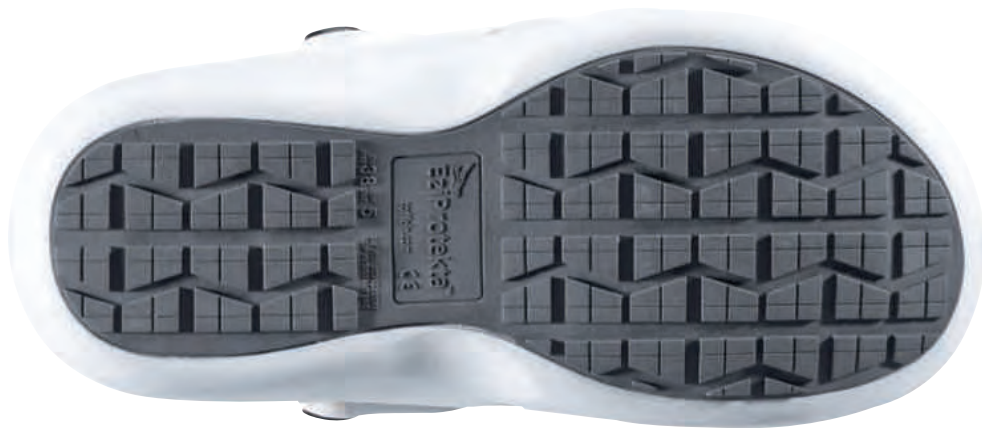

Cover the ground more comfortably
The **EziProtekt** range also comes with a **FREE** comfort insole.