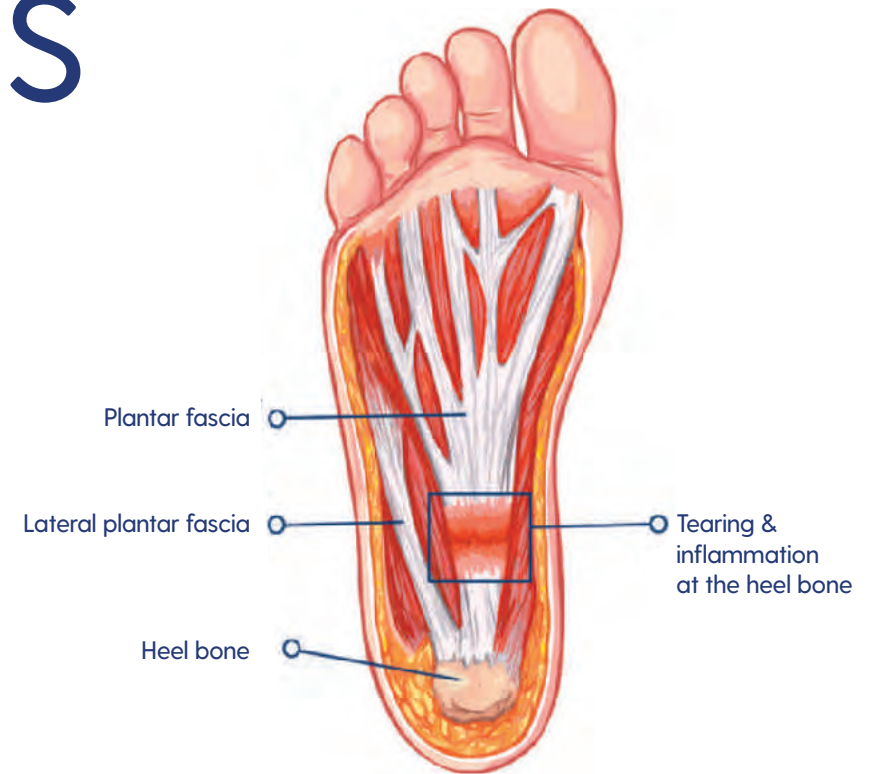

PLANTAR FASCIITIS

If you've ever experienced a persistent stabbing pain on your heel – especially when you get out of bed in the morning – then you know all about plantar fasciitis.

This common orthopaedic complaint can cause nagging discomfort that makes walking almost unbearable. While many runners battle this condition while exercising, for many that are on their feet all day at work, this can turn your job into a nightmare.

“I suffer from plantar fasciitis on my 9 hour+ shifts. With Toffeln SmartSoles, I have comfort throughout my shift and am pain free when I get home.”

- Catherine, Nurse

What causes plantar fasciitis?

Plantar fasciitis is caused by straining the part of your foot that connects your heel bone to your toes (plantar fascia). It is not always clear why this happens. You may be more likely to get plantar fasciitis if: you are 40 to 60 years of age, do a lot of walking running or standing, wear shoes with poor cushioning or support or are overweight.

What is plantar fasciitis?

Plantar fasciitis is a common cause of heel pain, which involves inflammation to the thick band of tissue which runs across the bottom of your foot. This band of tissue is used to connect your heel bone to your toes, is also known as the plantar fascia. Plantar fasciitis can often cause a sharp pain that normally occurs as soon as you wake up.